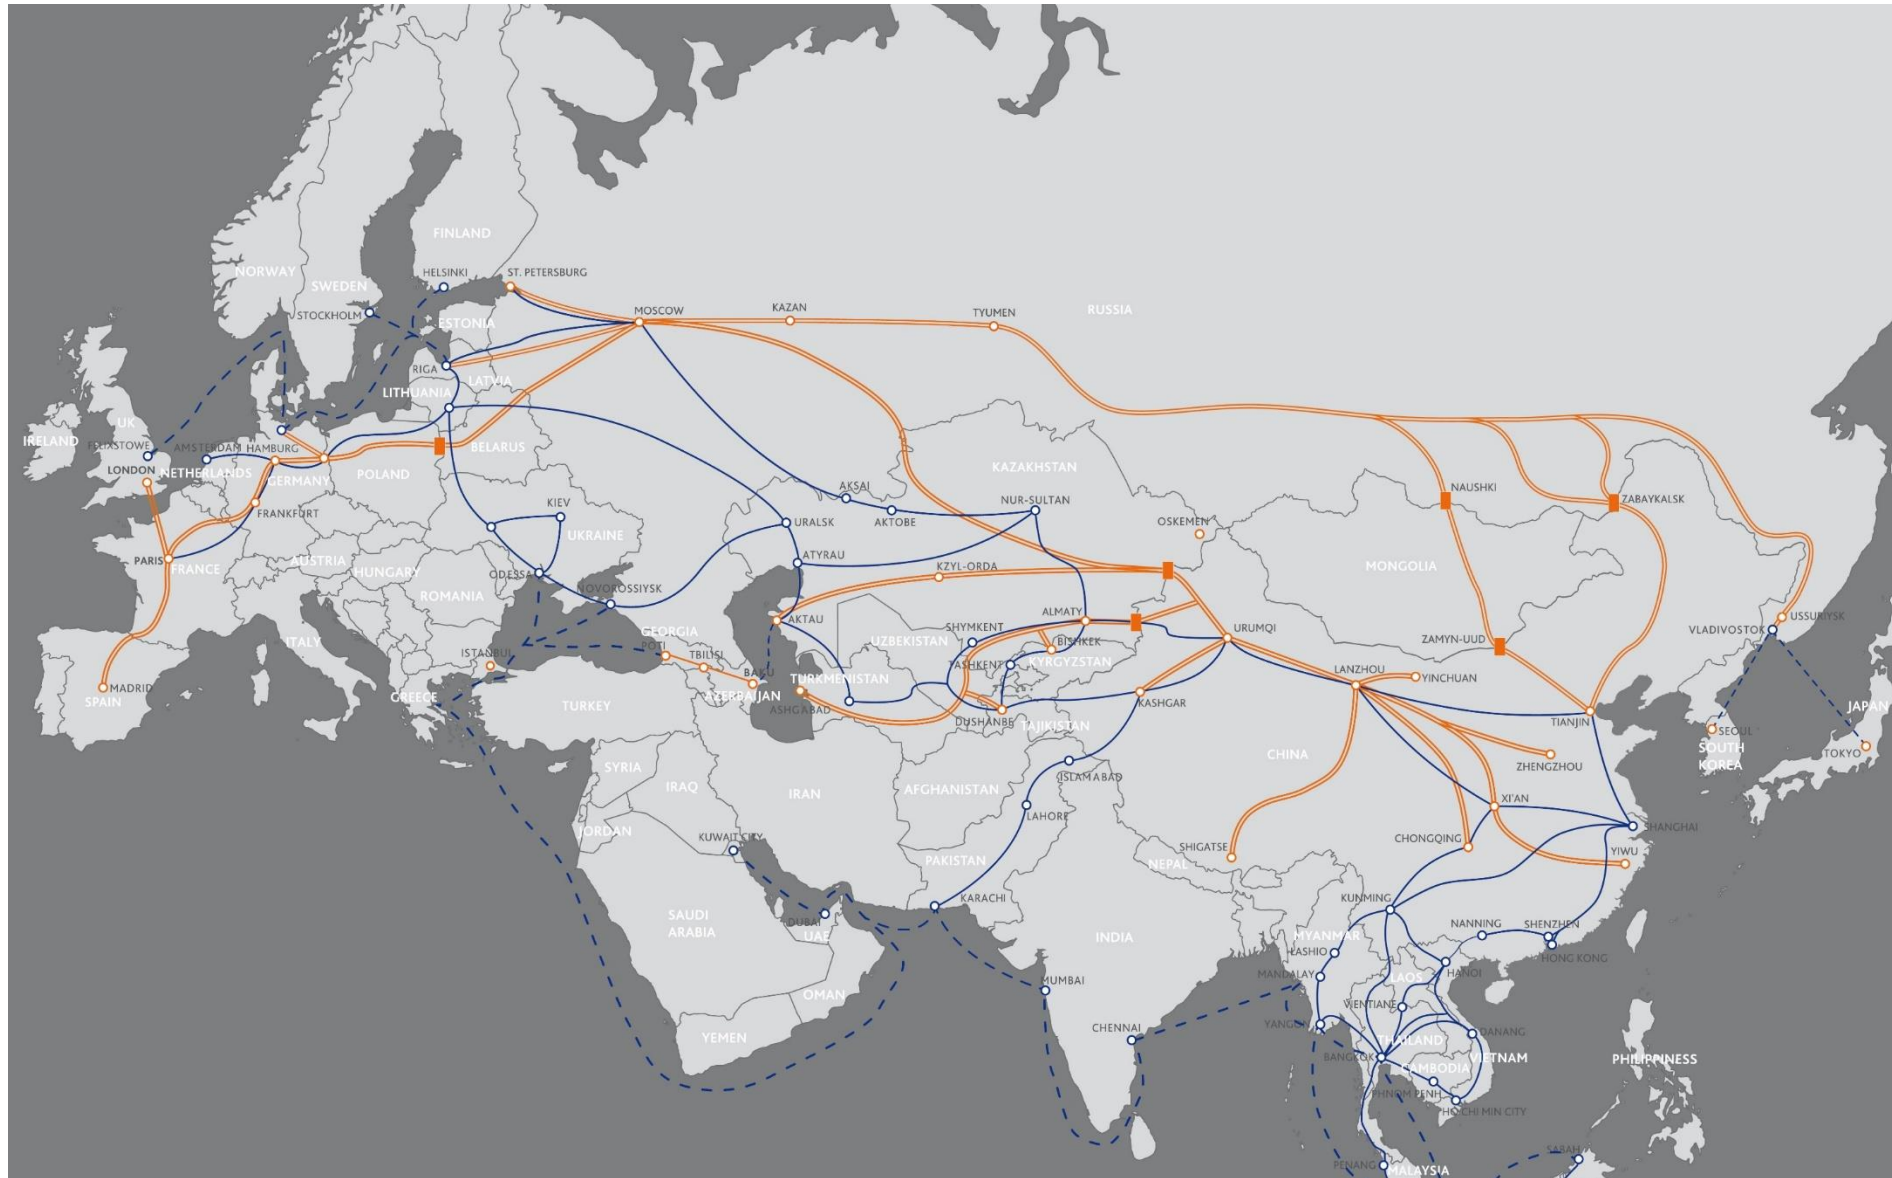

Road Freight

Cross-border trucking, Distribution, Bonded / Non-bonded trucking

Warehousing & Distribution

Cargo distribution by road, rail and air, 3PL

Removals & Relocation

Household goods, Pets, Art, Office and Auto Moving Service

OUR EURASIAN TRANSPORT NETWORK

-  RAIL FREIGHT
-  ROAD FREIGHT
-  SEA FREIGHT
-  BORDER STATIONS WITH DIFFERENT RAIL GAUGES

CHINA - TURKMENISTAN FCL SERVICE

- SEA MODE
- RAIL
- SEA PORTS
- RAIL TERMINALS
- GAUGE CHANGE BORDER

ROUTING CHINA-TURKMENISTAN

BLOCK TRAIN PLATFORM

- Customs formalities at platform origin
- SMGS issued at platform origin
- OBL issued in Aktau
- CMR issued in Turkmenbashi
- 1-2 days from any origin up to platform operator
+ 7 days up to Khorgos Border