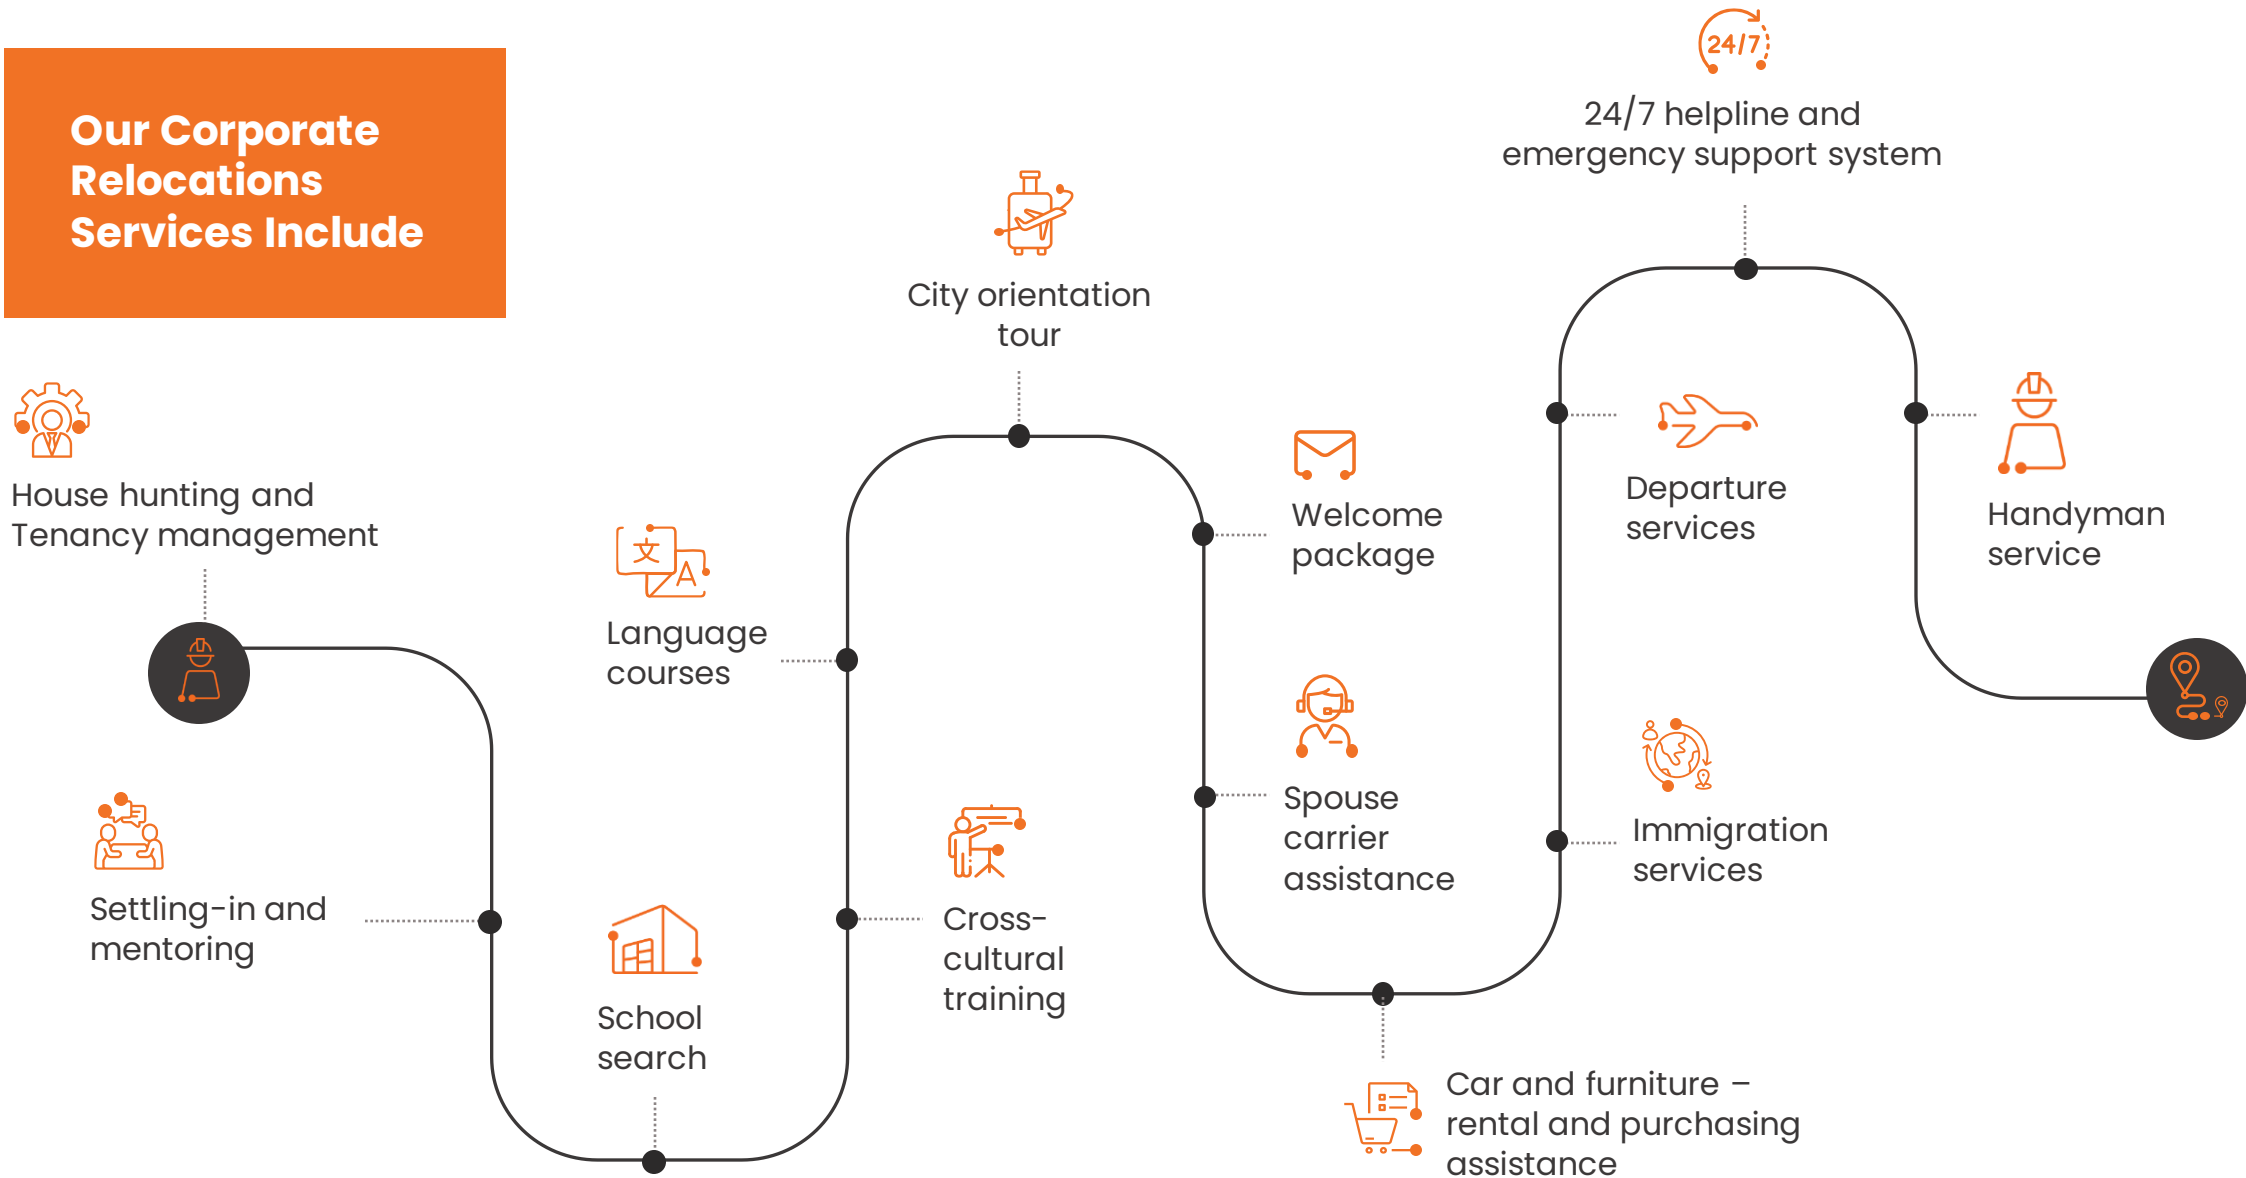

Executive Removals, Relocation & Move Management Specialist

FACT SHEET

Founded
1994

Service Points
36+

Employees
1500+

Trucks
250+

Operating in
16 countries

OUR EURASIAN TRANSPORT NETWORK

-  Rail Freight
-  Road Freight
-  Sea Freight
-  Border Stations with Different Rail Gauges

OUR TRANSIT HUBS: POTI PORT, GEORGIA & RIGA PORT, LATVIA

Services Provided

MOVE MANAGEMENT

Our Move Management Services Include:

INTERNATIONAL MOVING

EXECUTIVE RELOCATIONS

Our Corporate Relocations Services Include

PET MOVING

OUR PET AND ANIMAL TRANSPORTATION SERVICES INCLUDE

OUR NETWORK

Armenia

yerevan@globalinklogistics.com