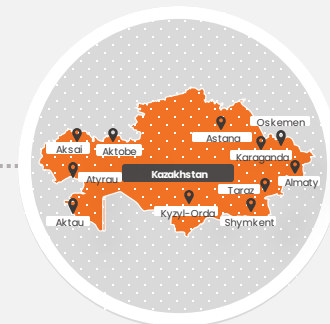

Uzbekistan

tashkent@globalinklogistics.com