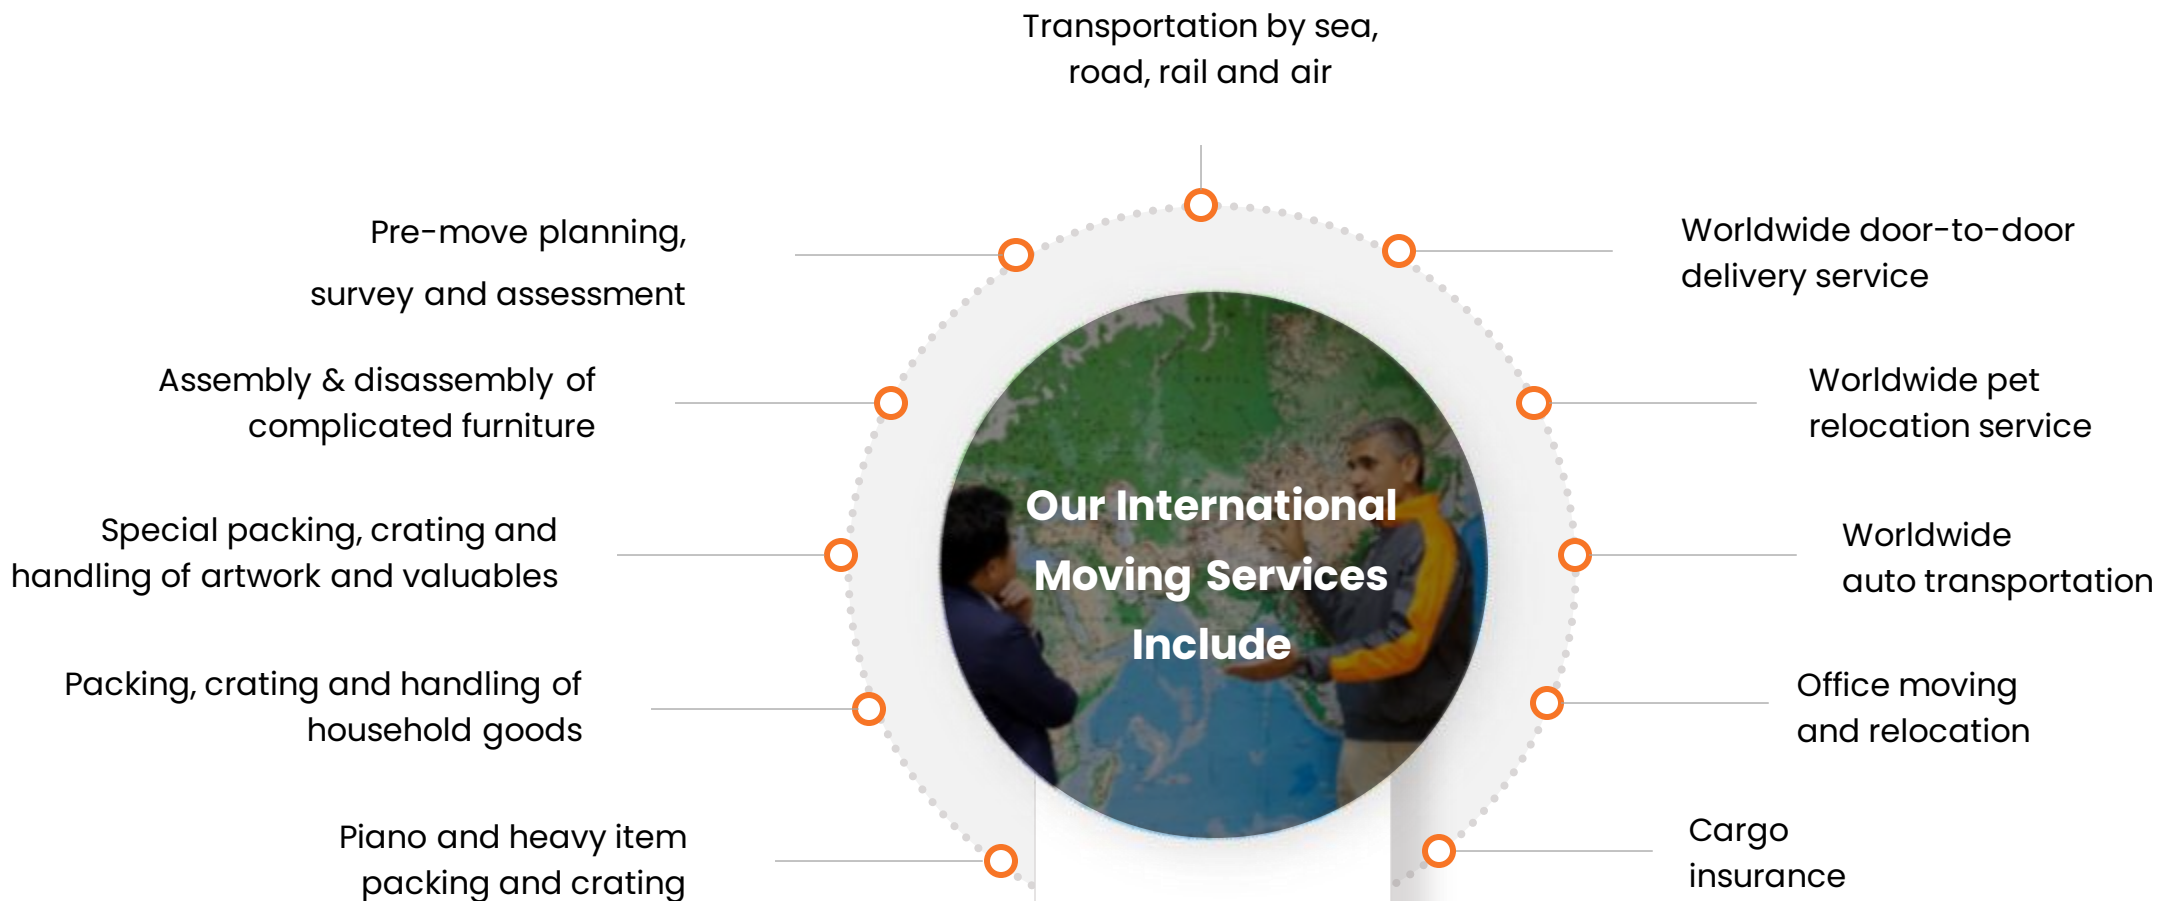

-  Rail Freight
-  Road Freight
-  Sea Freight
-  Border Stations with Different Rail Gauges

OUR TRANSIT HUBS: POTI PORT, GEORGIA & RIGA PORT, LATVIA

Services Provided

MOVE MANAGEMENT

Our Move Management Services Include:

INTERNATIONAL MOVING

EXECUTIVE RELOCATIONS

Our Corporate Relocations Services Include

PET MOVING

OUR PET AND ANIMAL TRANSPORTATION SERVICES INCLUDE

OUR NETWORK

Armenia

yerevan@globalinklogistics.com