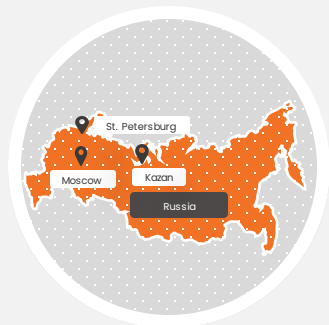

-  Rail Freight
-  Road Freight
-  Sea Freight
-  Border Stations with Different Rail Gauges

OUR TRANSIT HUBS: POTI PORT, GEORGIA & RIGA PORT, LATVIA

Services Provided

MOVE MANAGEMENT

Our Move Management Services Include:

INTERNATIONAL MOVING

EXECUTIVE RELOCATIONS

Our Corporate Relocations Services Include

PET MOVING

OUR PET AND ANIMAL TRANSPORTATION SERVICES INCLUDE

OUR NETWORK

Armenia

yerevan@globalinklogistics.com