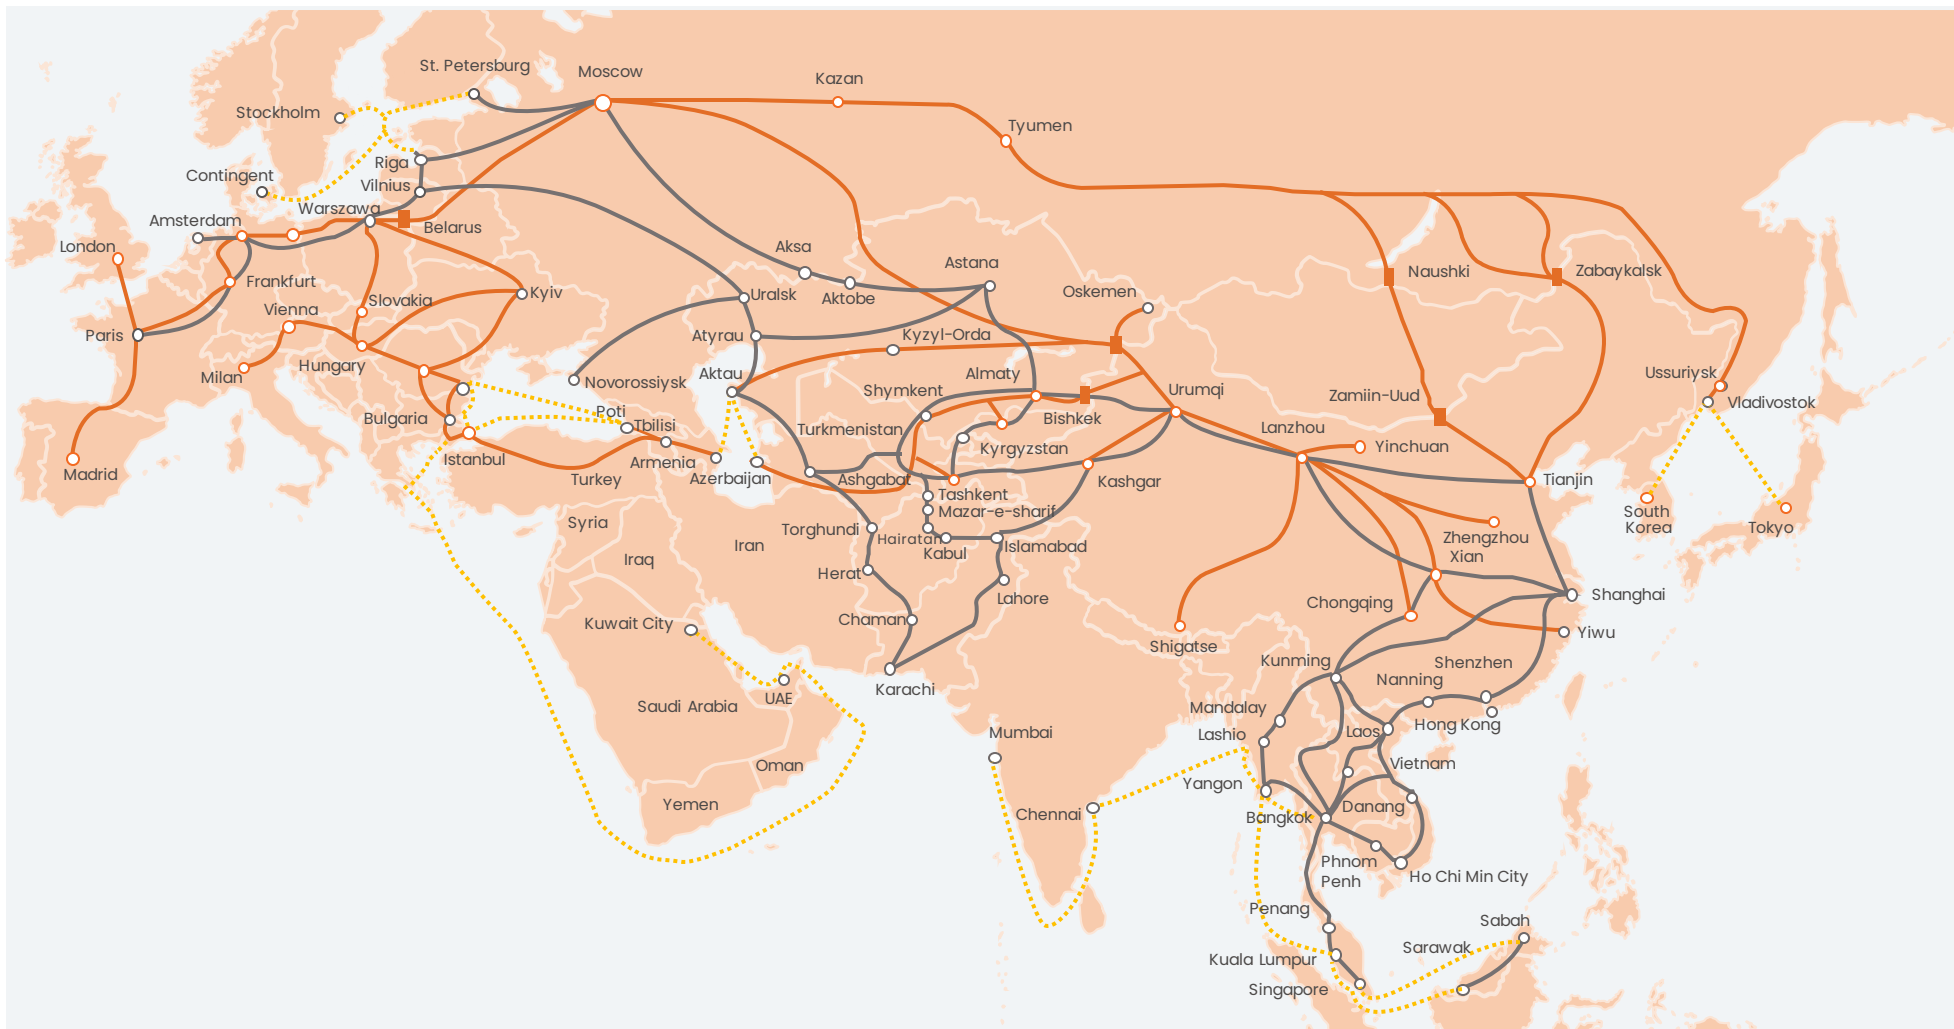

Executive Removals, Relocation & Move Management Specialist

FACT SHEET

Founded
1994

Service Points
36+

Employees
1500+

Trucks
250+

Operating in
16 countries

OUR EURASIAN TRANSPORT NETWORK

-  Rail Freight
-  Road Freight
-  Sea Freight
-  Border Stations with Different Rail Gauges

OUR TRANSIT HUBS: POTI PORT, GEORGIA & RIGA PORT, LATVIA

Services Provided

MOVE MANAGEMENT

Our Move Management Services Include:

Federacion Internationale des Demenageurs Internationaux

600+ members worldwide.
[Certified locations: Almaty, Nur-Sultan, Aktau, Atyrau]

International Association of Movers

former HHGFAA
1800+ members worldwide