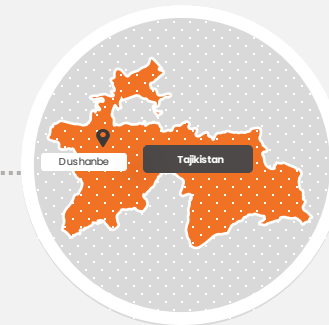

Russia

moscow@globalinklogistics.com

Georgia

tbilisi@globalinklogistics.com

Tajikistan

dushanbe@globalinklogistics.com

Turkmenistan

ashgabad@globalinklogistics.com

Latvia

d.jelutins@globalinklogistics.com

OUR NETWORK

UAE

dubai@globalinklogistics.com

Ukraine

kiev@globalinklogistics.com

Azerbaijan

Federacion Internationale des Demenageurs Internationaux

600+ members worldwide.
[Certified locations: Almaty, Nur-Sultan, Aktau, Atyrau]

International Association of Movers

former HHGFAA
1800+ members worldwide