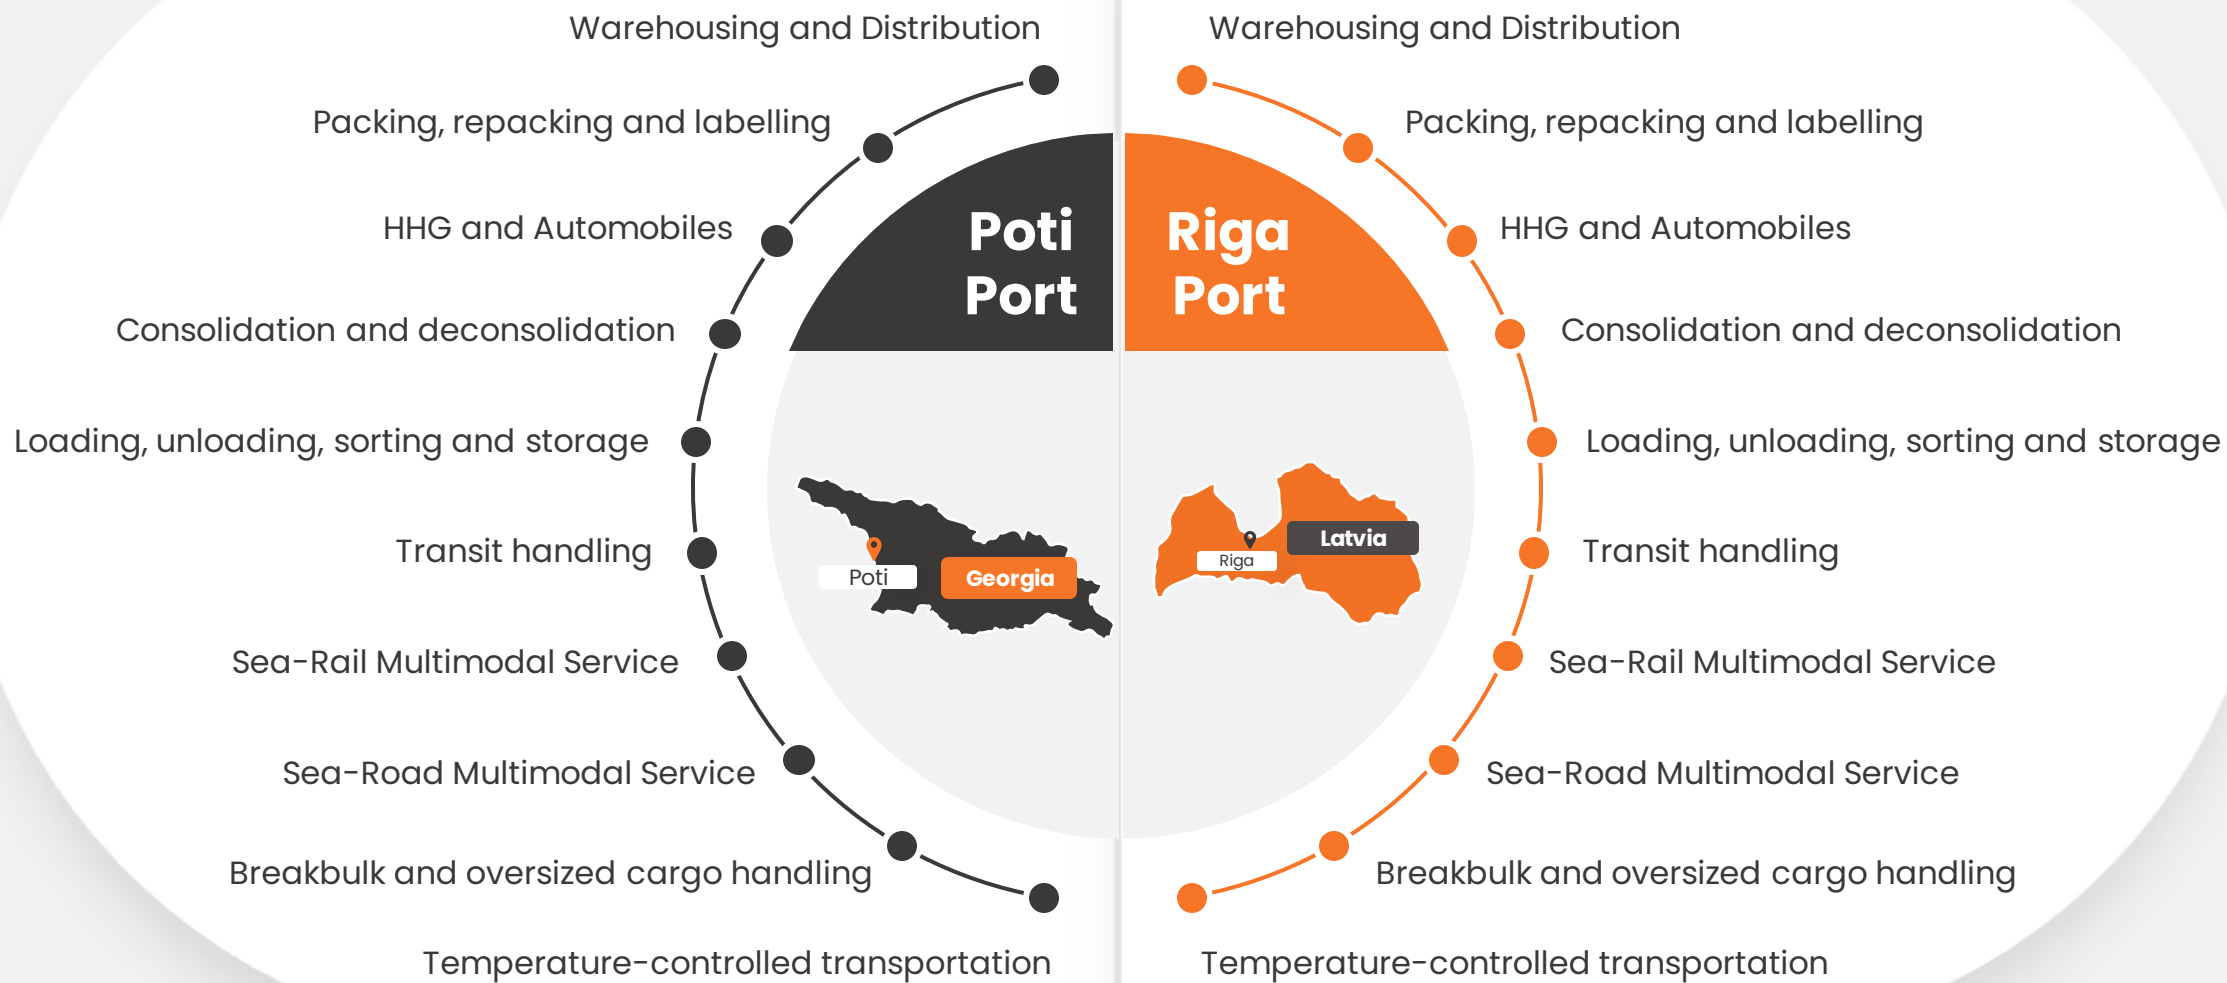

Executive Removals, Relocation & Move Management Specialist

FACT SHEET

Founded
1994

Service Points
36+

Employees
1500+

Trucks
250+

Operating in
16 countries

OUR EURASIAN TRANSPORT NETWORK

-  Rail Freight
-  Road Freight
-  Sea Freight
-  Border Stations with Different Rail Gauges

OUR TRANSIT HUBS: POTI PORT, GEORGIA & RIGA PORT, LATVIA

Services Provided

MOVE MANAGEMENT

Our Move Management Services Include:

INTERNATIONAL MOVING

EXECUTIVE RELOCATIONS

Our Corporate Relocations Services Include

PET MOVING

OUR PET AND ANIMAL TRANSPORTATION SERVICES INCLUDE

OUR NETWORK

Armenia

yerevan@globalinklogistics.com